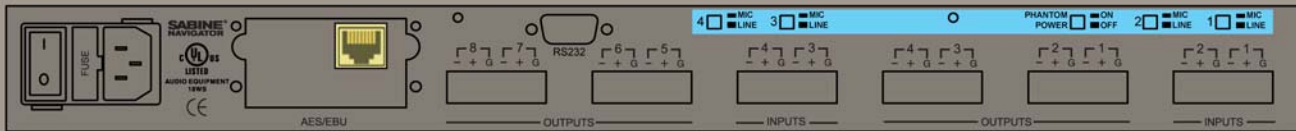

Navigator Back Panels: Two of the many possible base model/option combinations. Options shown in colors for clarity.

*NAV480-S-MR: 4 x 8 Navigator with Blank Front Panel; Options: Mic Preamp **[blue]** and Wall Panel Remote Connector **[yellow]***

NAV4802-MDR: 4 x 8 Navigator with Front Panel Control; Options: Mic Preamp, Digital I/O **[white]**, and Wall Panel Remote Connector **[yellow]***

* Software Controlled