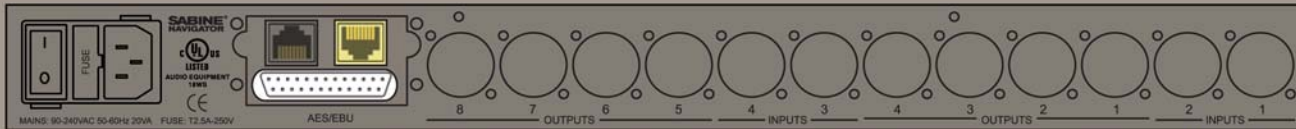

Navigator Back Panels: Two of the many possible base model/option combinations. Options shown in colors for clarity.

*NAV480-S-MR: 4 x 8 Navigator with Blank Front Panel; Options: Mic Preamp **[blue]** and Wall Panel Remote Connector **[yellow]***

NAV4802-MDR: 4 x 8 Navigator with Front Panel Control; Options: Mic Preamp, Digital I/O **[white]**, and Wall Panel Remote Connector **[yellow]***

* Software Controlled